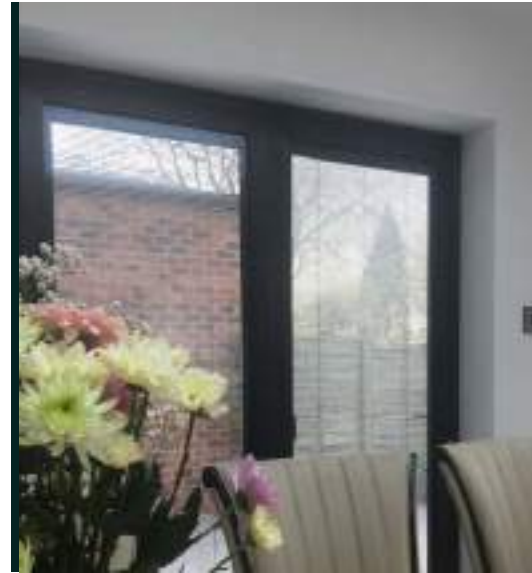

INTEGRAL BLINDS

For the ultimate in shade and privacy, the Lifestyle Range includes the option of high performance integral blinds sealed into the door unit itself.

Available in a range of colours and easy to operate thanks to a magnetic or motorised solution, these maintenance-free blinds are cord-free for improved safety, unlike traditional blinds.

3

4

4

4

5

5

5

5