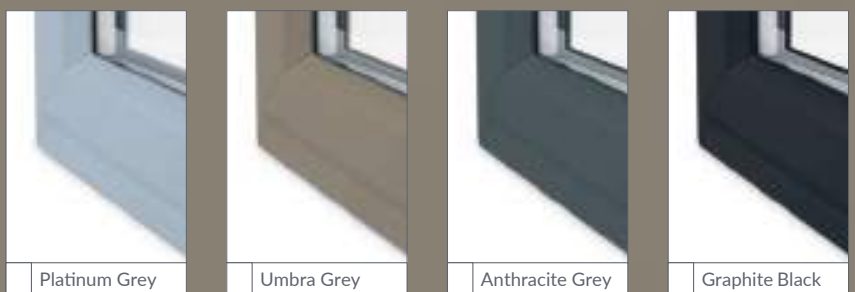

You can choose a profile style and colour to match your windows.

**LIFESTYLE
RANGE**

This colour panel is printed as a close match to the colour option of:
Steel Blue

STAMP YOUR STYLE *with a splash of colour*

The following colours are available on bevelled profile only.

... also available in the Spectral ultramatt finish colours

Spectral offers an ultra smooth, velvet like, anti finger print surface that is extremely durable, easy to clean and highly resistant to scratches. Please note Spectral is only available on our bevelled profile.